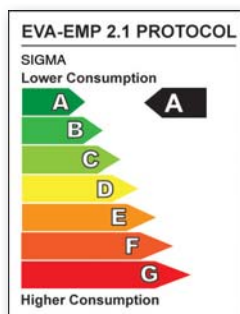

The Sigma delivers the coffee house experience with its cafe style quality menu & drinks

The stylish Sigma delivers a range of delicious drinks including punchy espresso, creamy cappuccino and freshly brewed leaf tea and coffee using our unique pulsing technology that guarantees a better blend of ingredients and coffee shop quality drinks.

Features

- Instant, freshbrew and bean-to-cup models
- Direct choice, touch-sensitive, consumer friendly backlit menu panel
- Multi Choice drink selection menu panel features drink strength and additional choice
- 150 ml, 180 ml or retail sized 250 ml drinks
- In-built lid dispenser - a 'must have' coffee to go accessory*
- Multiple cup holder for easy fitting of sip lids*
- FREE audit software for downloading drink sales information from USB
- Energy management software reduces power use when inactive
- Low energy, high impact LED lighting, for stunning graphics
- Packed with eco-friendly features

*Optional accessory

Dimensions

Height	1830 mm
Width	710 mm
Depth	695 mm
Weight	155 kg approx (Hot Only) 190 kg approx (HCC)

Capacities (depending on cup size)

Cup capacity	400 - 630 cups max

Electrical Services & Ratings - Power

Voltage	230 Volts AC +/- 10%
Current	13 amps
Frequency	50 Hz

Energy Consumption

Idle Phase	120 watt hrs / hr
Vending Phase	510 watt hrs
Per Litre	85 watts / hr / litre

Water Requirements

Pressure	138 kpa (1.37 Bar) min - 828 kpa (8.27 Bar) max
Supply	15 mm BSP from rising main